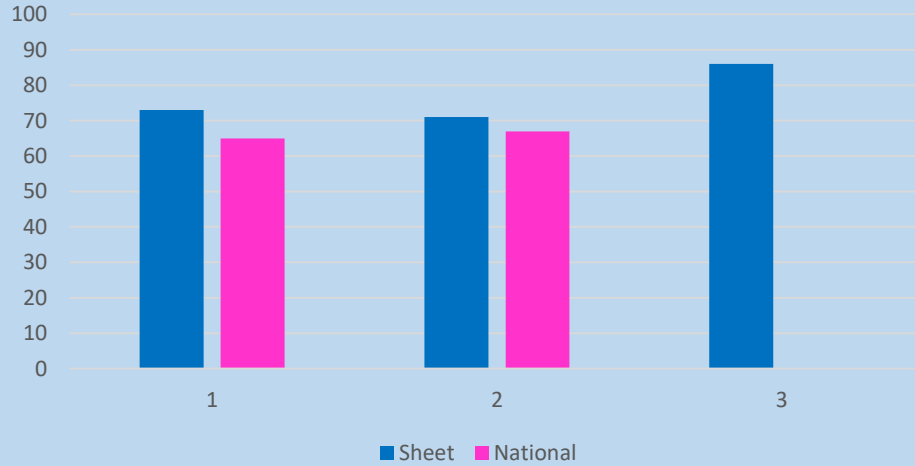

Sheet Primary School EYFS KS1 & Multiplication test Results 2024

EYFS Results July 2024

Year 1 Phonics tests results

KS1 Reading

KS1 Writing

KS1 Maths

Sheet Primary School Results 2024

Reading Greater Depth

Writing Greater Depth

KS1 Maths Greater Depth

Multiplication Test Results Mean Score

Full Marks