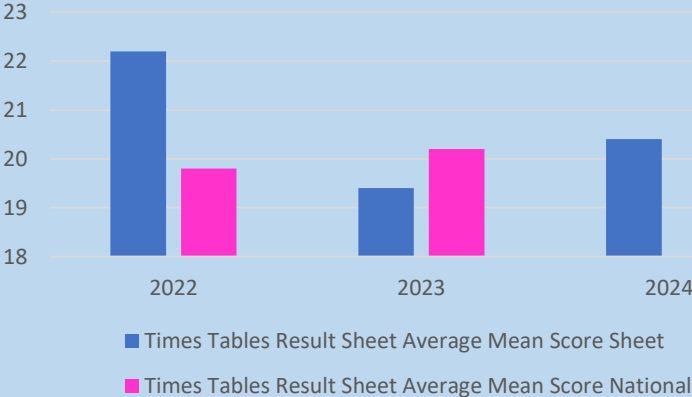

Sheet Primary School EYFS KS1 & Multiplication test Results 2024

EYFS Results July 2024

Year 1 Phonics tests results

KS1 Reading

KS1 Writing

KS1 Maths

Sheet Primary School Results 2024

Reading Greater Depth

Writing Greater Depth

KS1 Maths Greater Depth

Multiplication Test Results Mean Score

Full Marks