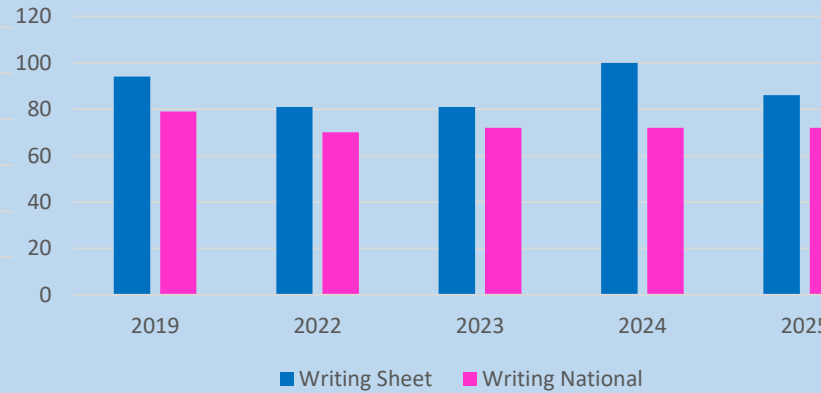

Sheet Primary School Results 2025

EYFS GLD

Phonics

Sheet Primary School KS2 Results 2025

Times Tables

Full Marks would have been 42% if 4 chn had got 1 more

KS2 Reading

KS2 Writing

KS2 Maths

KS2 Combined attainment in all 3

Sheet Primary School Results 2025

Reading Greater Depth

Writing Greater Depth

Maths Greater Depth

SPAG Greater Depth

Combined Reading Writing Maths Greater Depth