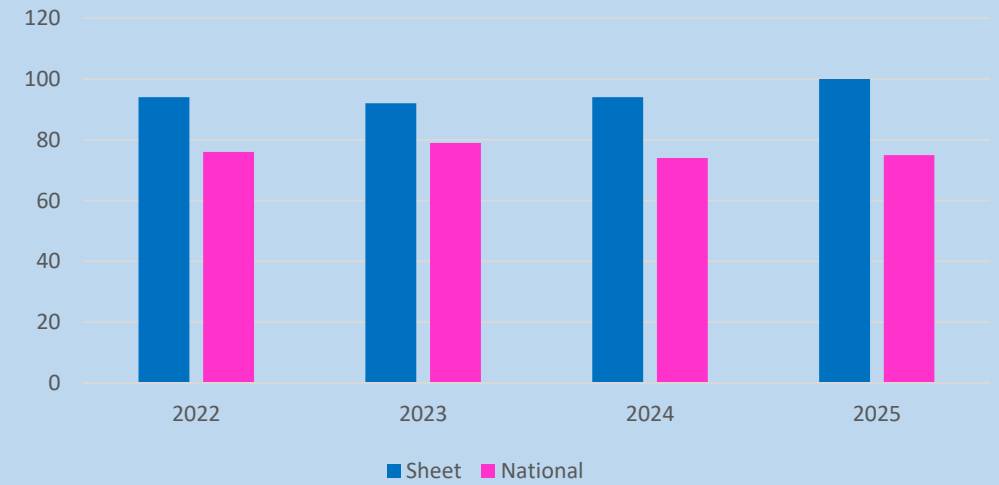

Sheet Primary School Results 2025

EYFS GLD

Phonics

Sheet Primary School KS2 Results 2025

Times Tables

Full Marks would have been 42% if 4 chn had got 1 more

KS2 Reading

KS2 Writing

KS2 Maths

KS2 Combined attainment in all 3

Sheet Primary School Results 2025

Reading Greater Depth

Writing Greater Depth

Maths Greater Depth

SPAG Greater Depth

Combined Reading Writing Maths Greater Depth