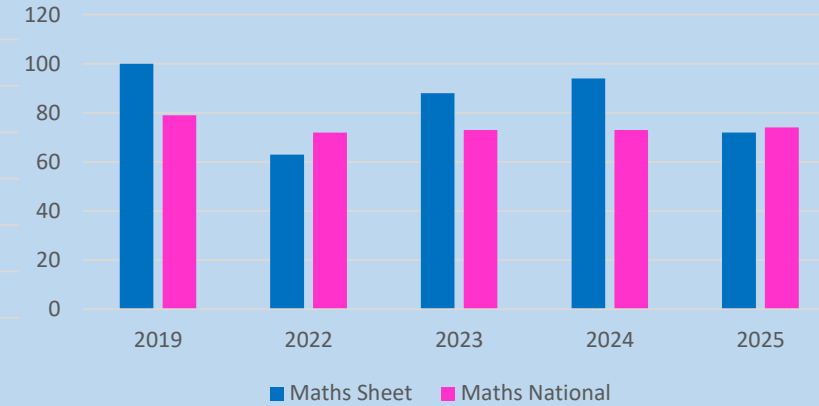

Sheet Primary School KS2 Results 2025

Full Marks would have been 42% if 4 chn had got 1 more

KS2 Maths