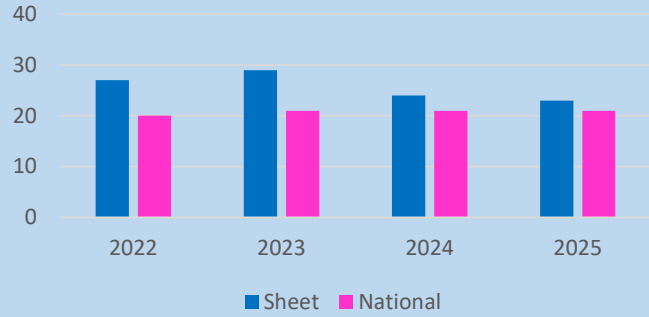

Sheet Primary School Results 2025

EYFS GLD

Phonics

Sheet Primary School KS2 Results 2025

Times Tables

Full Marks would have been 42% if 4 chn had got 1 more

KS2 Reading

KS2 Writing

KS2 Maths

KS2 Combined attainment in all 3

Sheet Primary School Results 2025

Reading Greater Depth

Writing Greater Depth

Maths Greater Depth

SPAG Greater Depth

Combined Reading Writing Maths Greater Depth