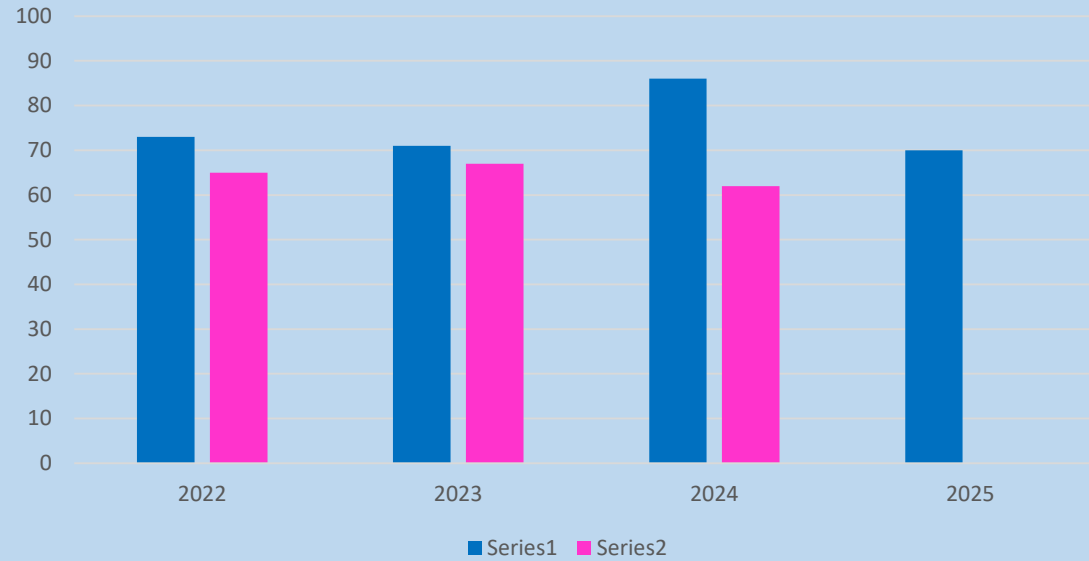

Sheet Primary School Results 2025

EYFS GLD

Phonics

Sheet Primary School KS2 Results 2025

Times Tables

Full Marks would have been 42% if 4 chn had got 1 more

KS2 Reading

KS2 Writing

KS2 Maths

KS2 Combined attainment in all 3

Sheet Primary School Results 2025

Reading Greater Depth

Writing Greater Depth

Maths Greater Depth

SPAG Greater Depth

Combined Reading Writing Maths Greater Depth