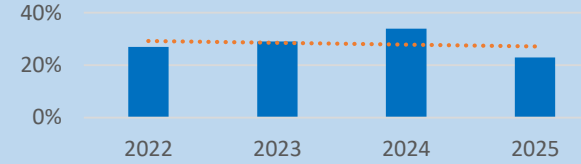

Sheet Primary School Results 2025

EYFS GLD

Phonics

Sheet Primary School KS2 Results 2025

Times Tables

Full Marks would have been 42% if 4 chn had got 1 more

KS2 Reading

KS2 Writing

KS2 Maths

KS2 Combined attainment in all 3

Sheet Primary School Results 2025

Reading Greater Depth

Writing Greater Depth

Maths Greater Depth

SPAG Greater Depth

Combined Reading Writing Maths Greater Depth