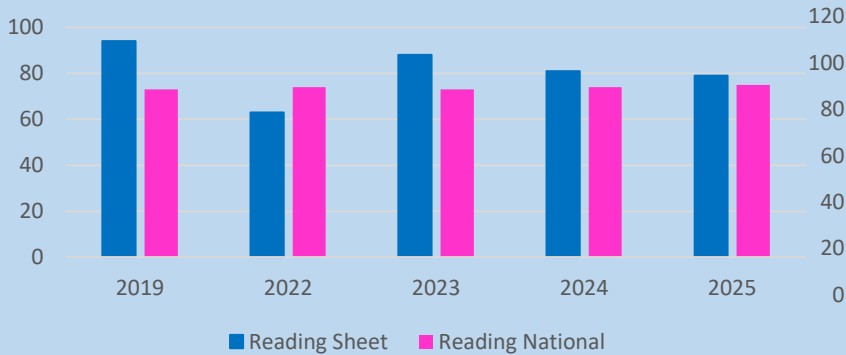

Sheet Primary School Results 2025

EYFS GLD

Phonics

Sheet Primary School KS2 Results 2025

Times Tables

Full Marks would have been 42% if 4 chn had got 1 more

KS2 Reading

KS2 Writing

KS2 Maths

KS2 Combined attainment in all 3

Sheet Primary School Results 2025

Reading Greater Depth

Writing Greater Depth

Maths Greater Depth

SPAG Greater Depth

Combined Reading Writing Maths Greater Depth