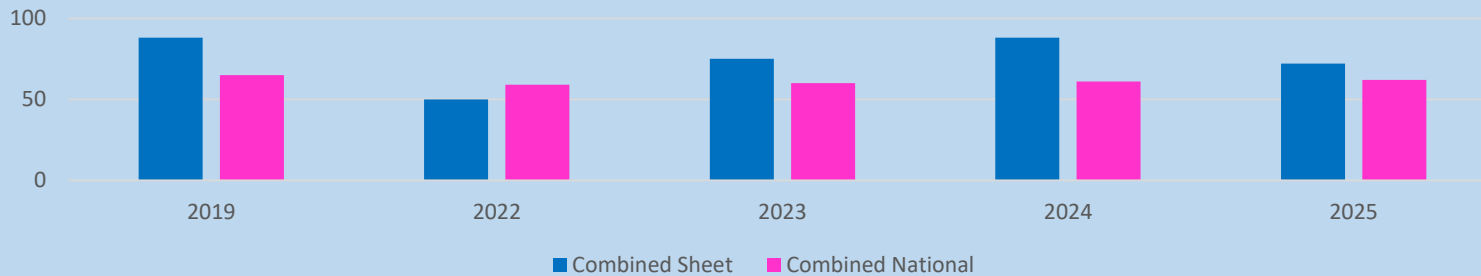

Sheet Primary School Results 2025

EYFS GLD

Phonics

Sheet Primary School KS2 Results 2025

Times Tables

Full Marks would have been 42% if 4 chn had got 1 more

KS2 Reading

KS2 Writing

KS2 Maths

KS2 Combined attainment in all 3

Sheet Primary School Results 2025

Reading Greater Depth

Writing Greater Depth

Maths Greater Depth

SPAG Greater Depth

Combined Reading Writing Maths Greater Depth