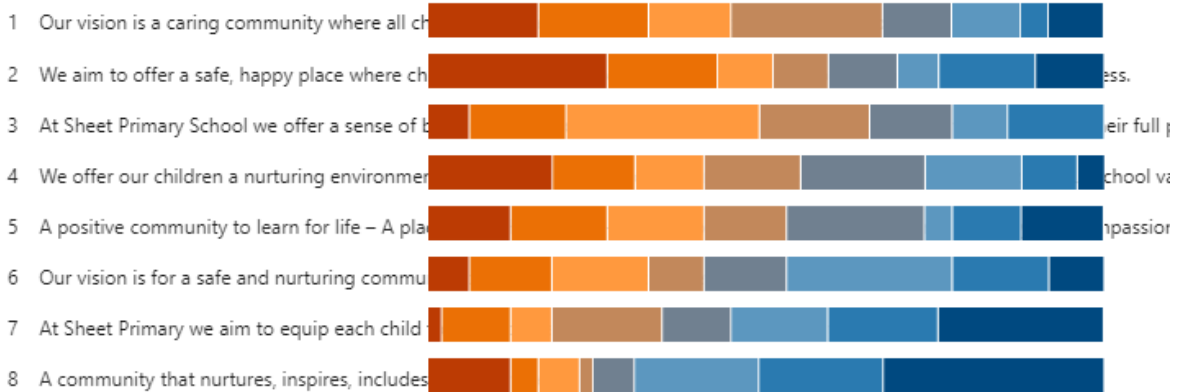

New Vision Survey – Results – Staff/Parents/Governors/children

1. Please can you rate these statements in order of preference

[More Details](#)

- 1 Our vision is a caring communit...
- 2 We aim to offer a safe, happy pl...
- 3 At Sheet Primary School we offe...
- 4 We offer our children a nurturin...
- 5 A positive community to learn f...
- 6 Our vision is for a safe and nurt...
- 7 At Sheet Primary we aim to equi...
- 8 A community that nurtures, insp...

Rank Options

First choice ■ ■ ■ ■ ■ ■ ■ ■ Last choice

KINGFISHERS New Vision Votes:

1. At Sheet Primary School we offer a sense of belonging, acceptance and strive for all members of the community to reach their full potential.
2. A positive community to learn for life – A place to be themselves – A place to be safe aspiring confidence, curiosity and compassion for ourselves and everything around us.
3. We offer our children a nurturing environment where we are all confident, curious and compassionate - all guided by our school values.
4. Our vision is a caring community where all children feel safe, respected and encouraged to develop their fullest potential.
5. Our vision is for a safe and nurturing community to enable everyone to achieve their fullest potential.
6. A community that nurtures, inspires, includes and innovates.
7. We aim to offer a safe, happy place where children are encouraged to be the best version of themselves and strive for success.
8. At Sheet Primary we aim to equip each child for life's long adventure with friendship, learning and fun.