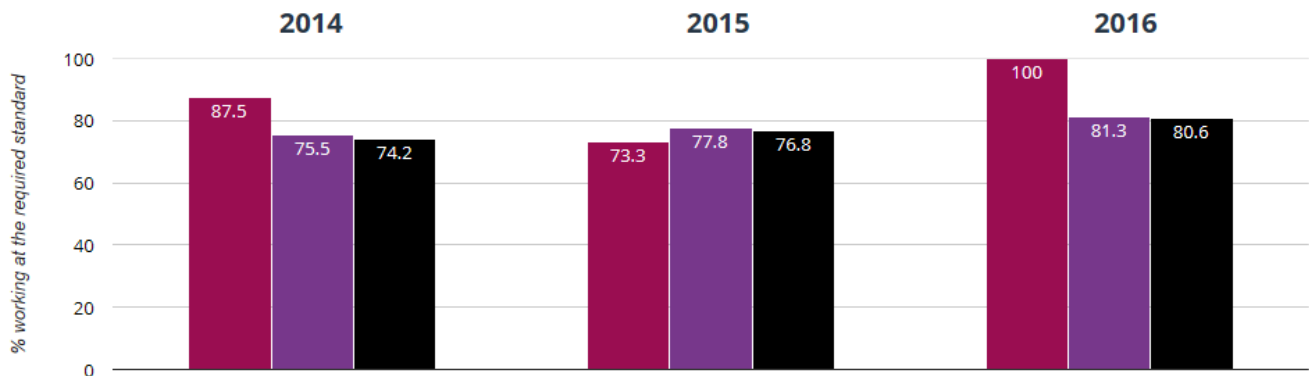

Phonics

🎧 Year 1: Working At