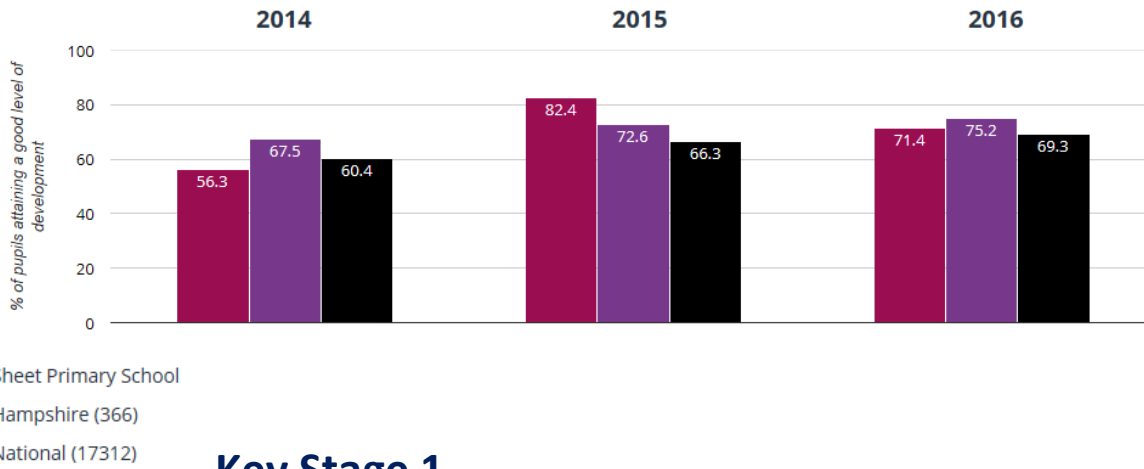

2016 Results

Early Years

★ Good Level Of Development

Key Stage 1

📖 Reading - attaining EXS or better