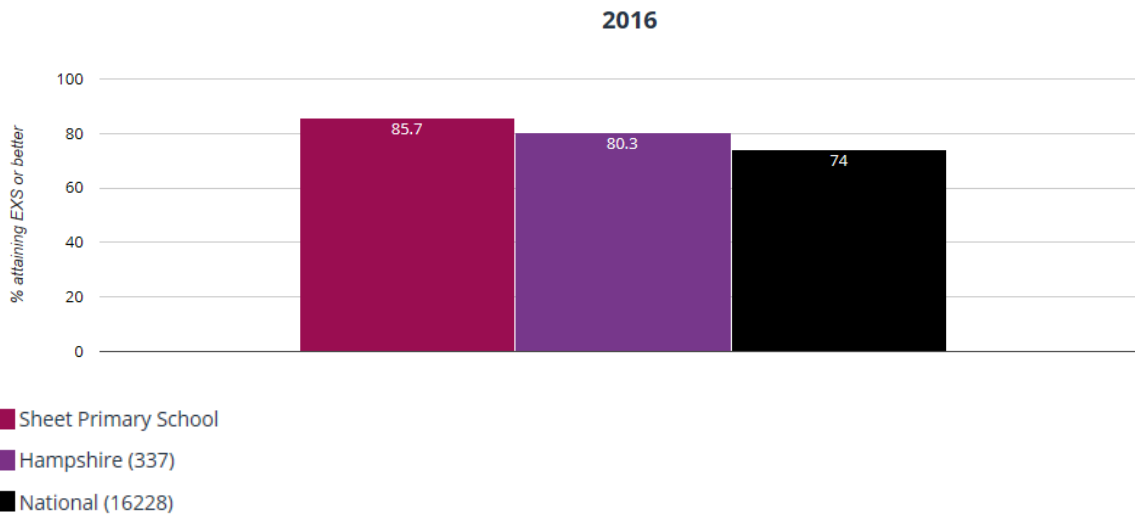

2016 Results

Early Years

★ Good Level Of Development

Key Stage 1

📖 Reading - attaining EXS or better

✍️ Writing - attaining EXS or better