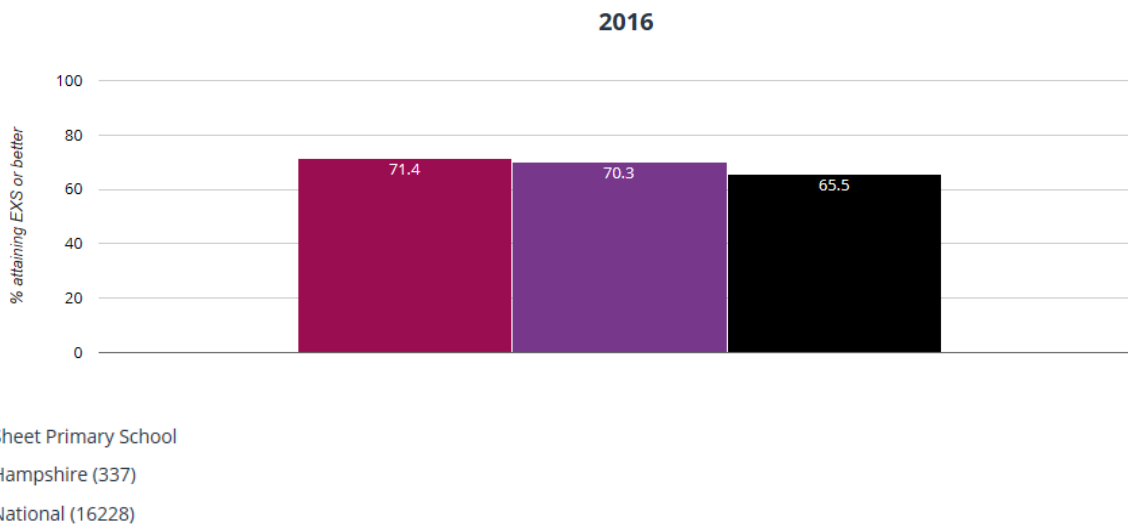

✍️ Writing - attaining EXS or better